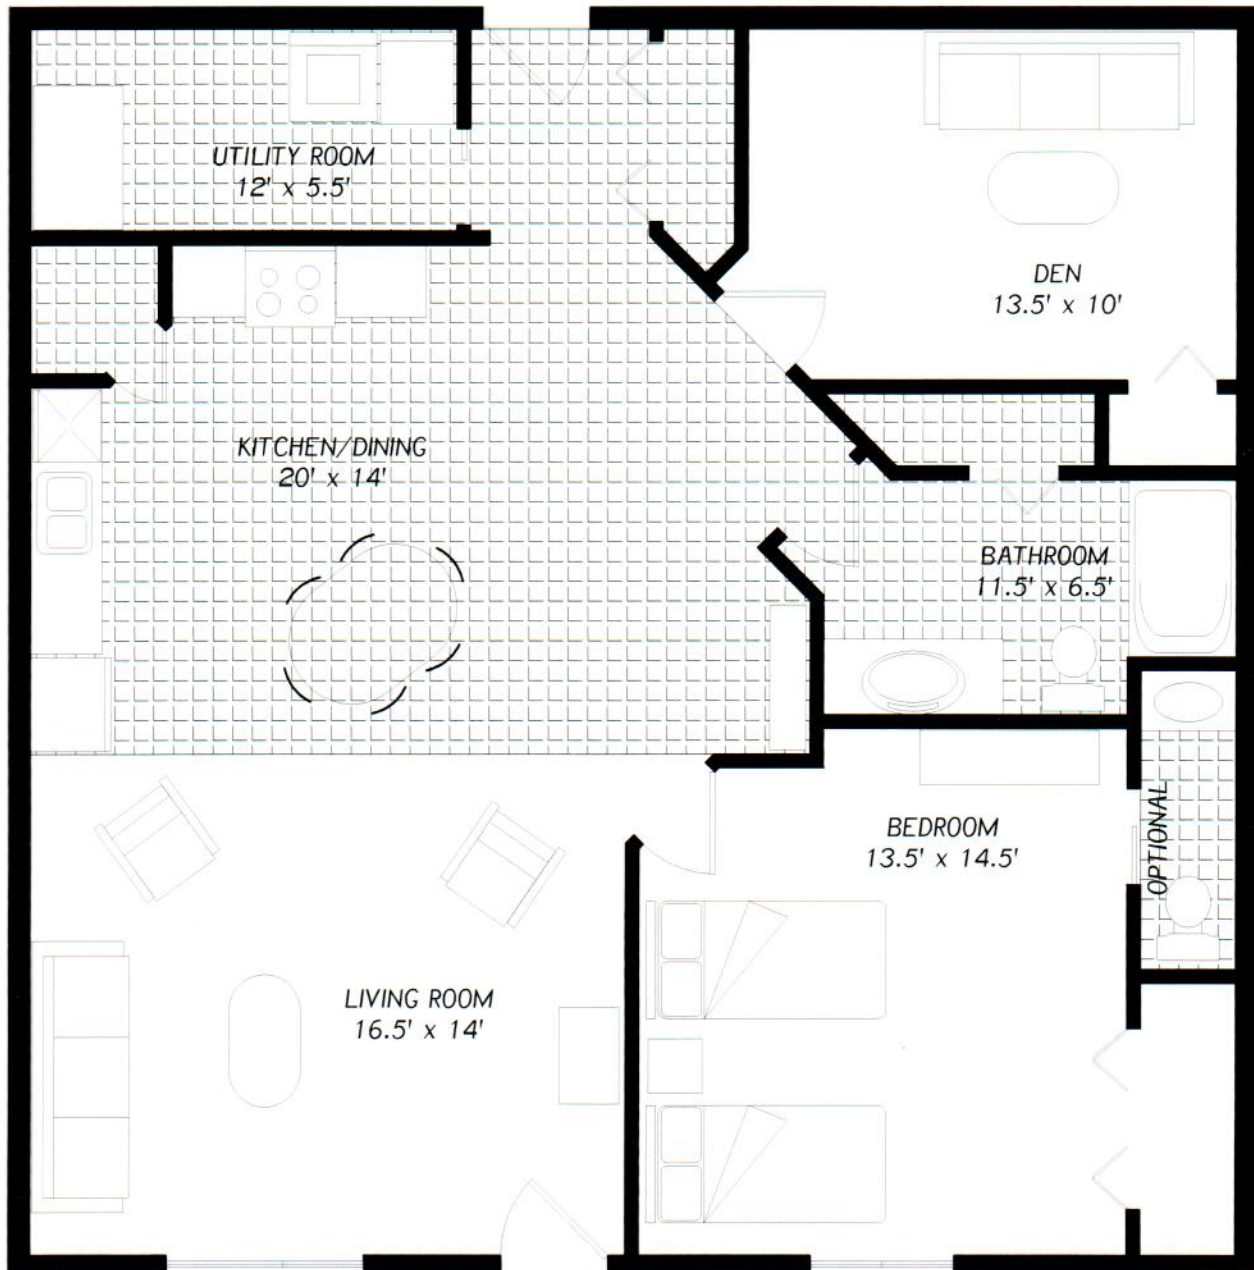

# BUFFALO

# ESTATES

**SUITE 506**

1199 sq. ft.

Designed by

**GENCO**

Winkler, Manitoba

FLOOR PLAN SHOWS APPROXIMATE ROOM SIZES ONLY  
FINAL DESIGNS MAY VARY SLIGHTLY FROM THOSE SHOWN