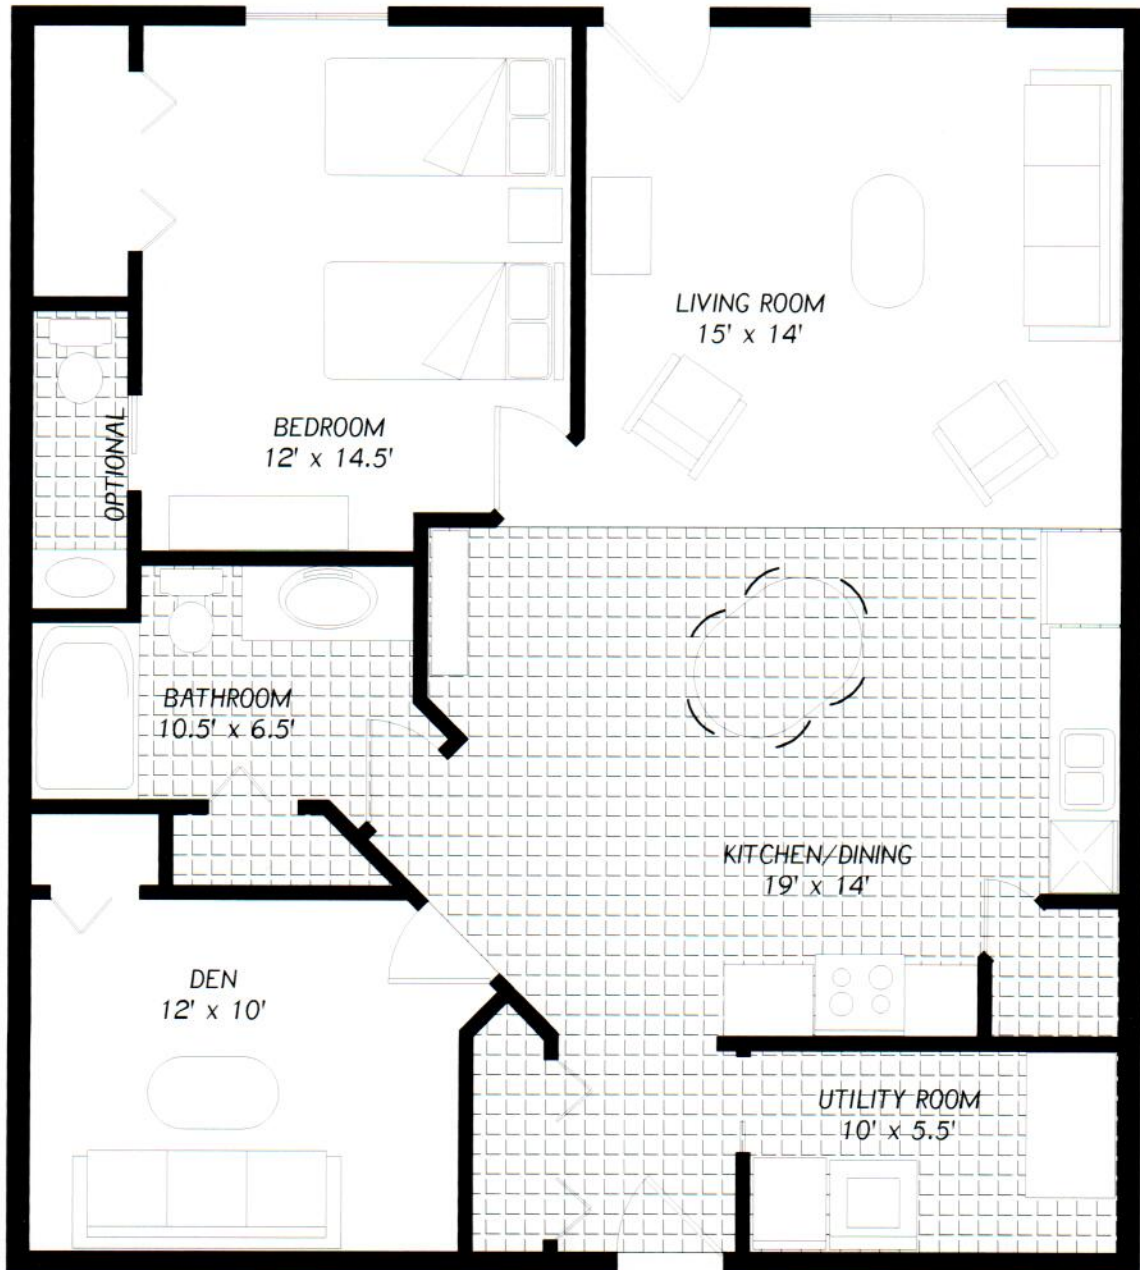

# BUFFALO

# ESTATES

SUITE 515

1085 sq. ft.

Designed by

**GENCO**

Winkler, Manitoba

FLOOR PLAN SHOWS APPROXIMATE ROOM SIZES ONLY  
FINAL DESIGNS MAY VARY SLIGHTLY FROM THOSE SHOWN