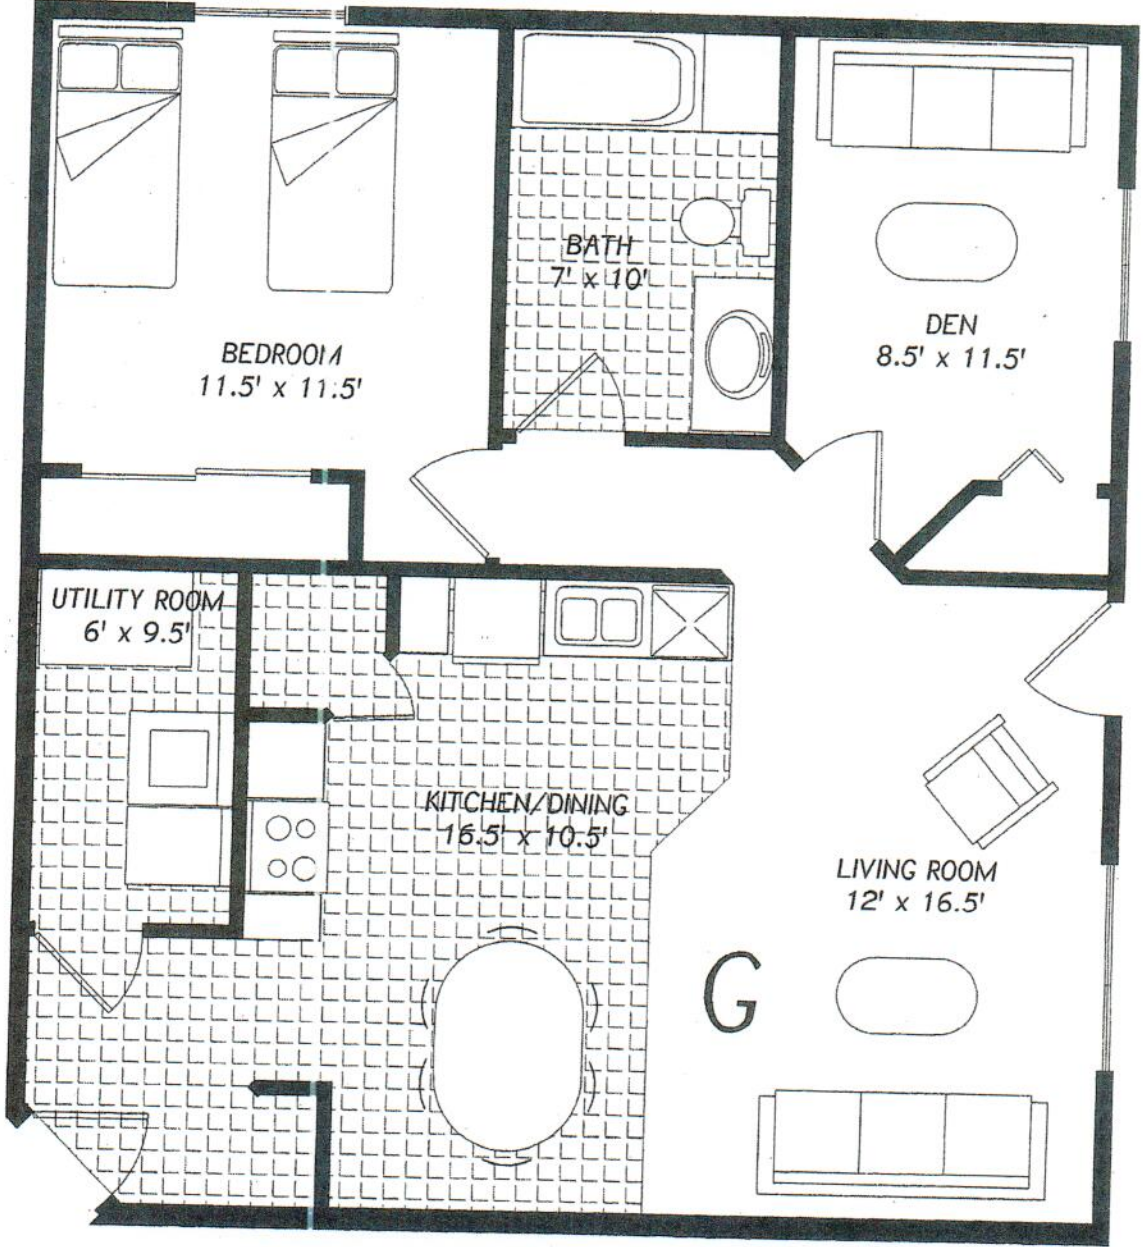

# Suite Features

**SUITE G**  
906 sq. ft.

February 2001