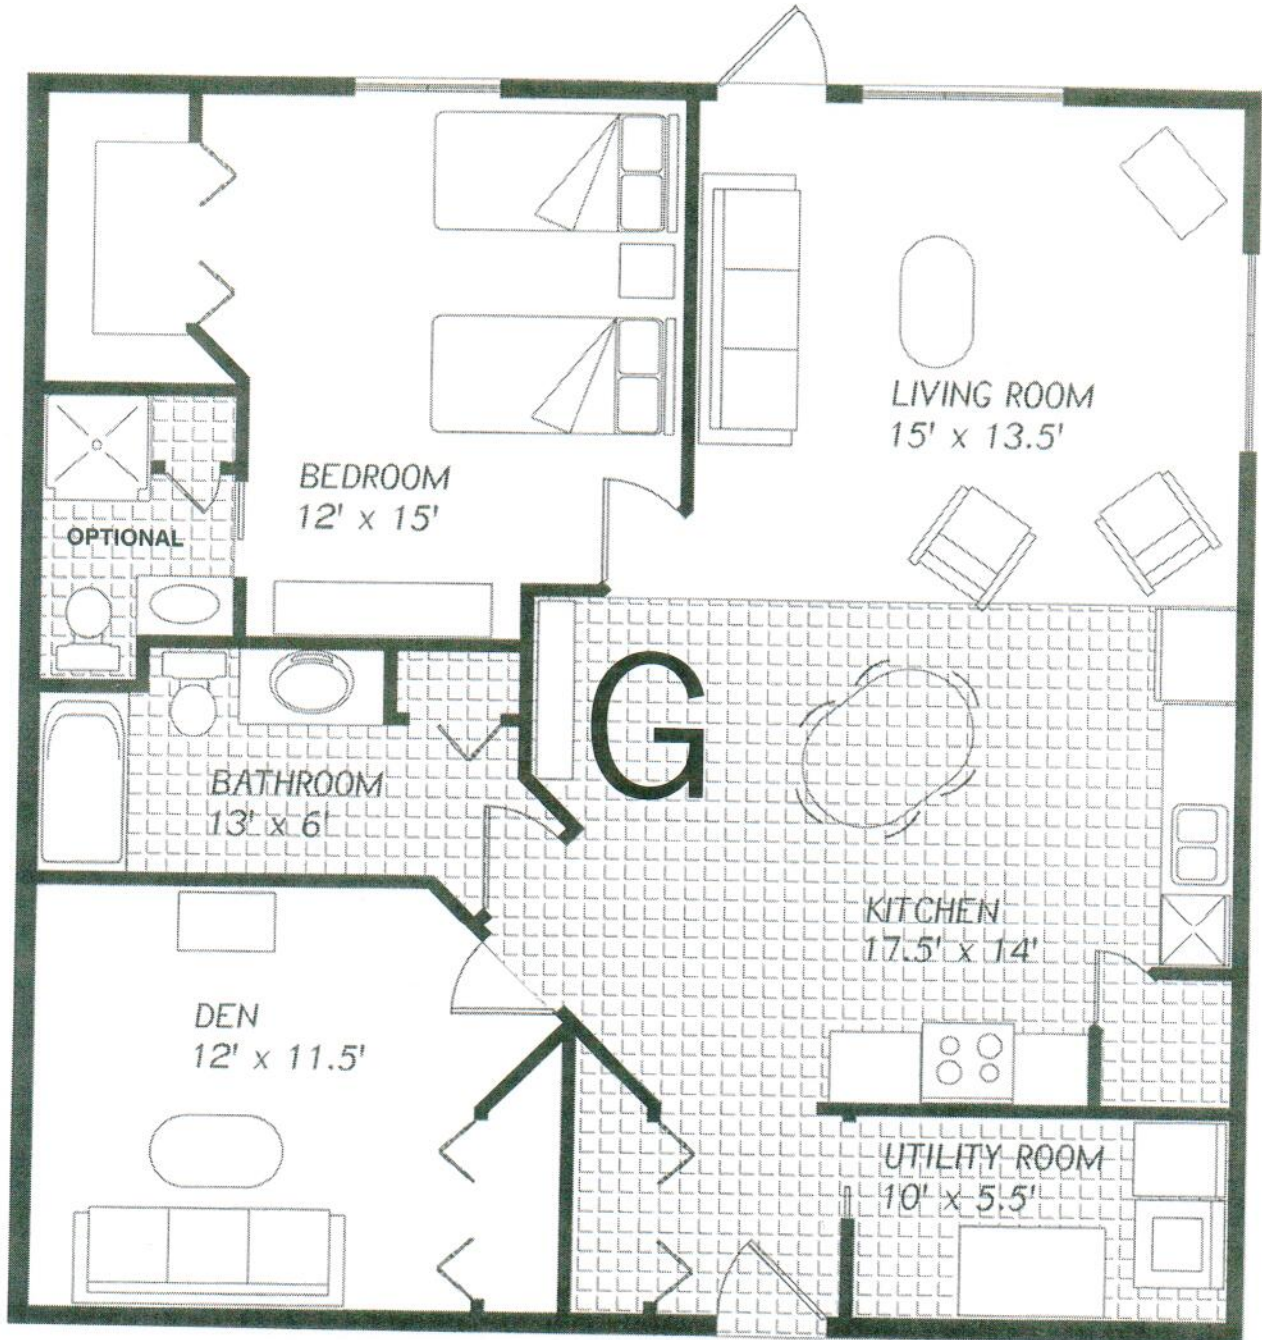

Suite Features

SUITE G
1176 sq. ft.

Designed by

GENCO
Winkler, Manitoba

March 2001