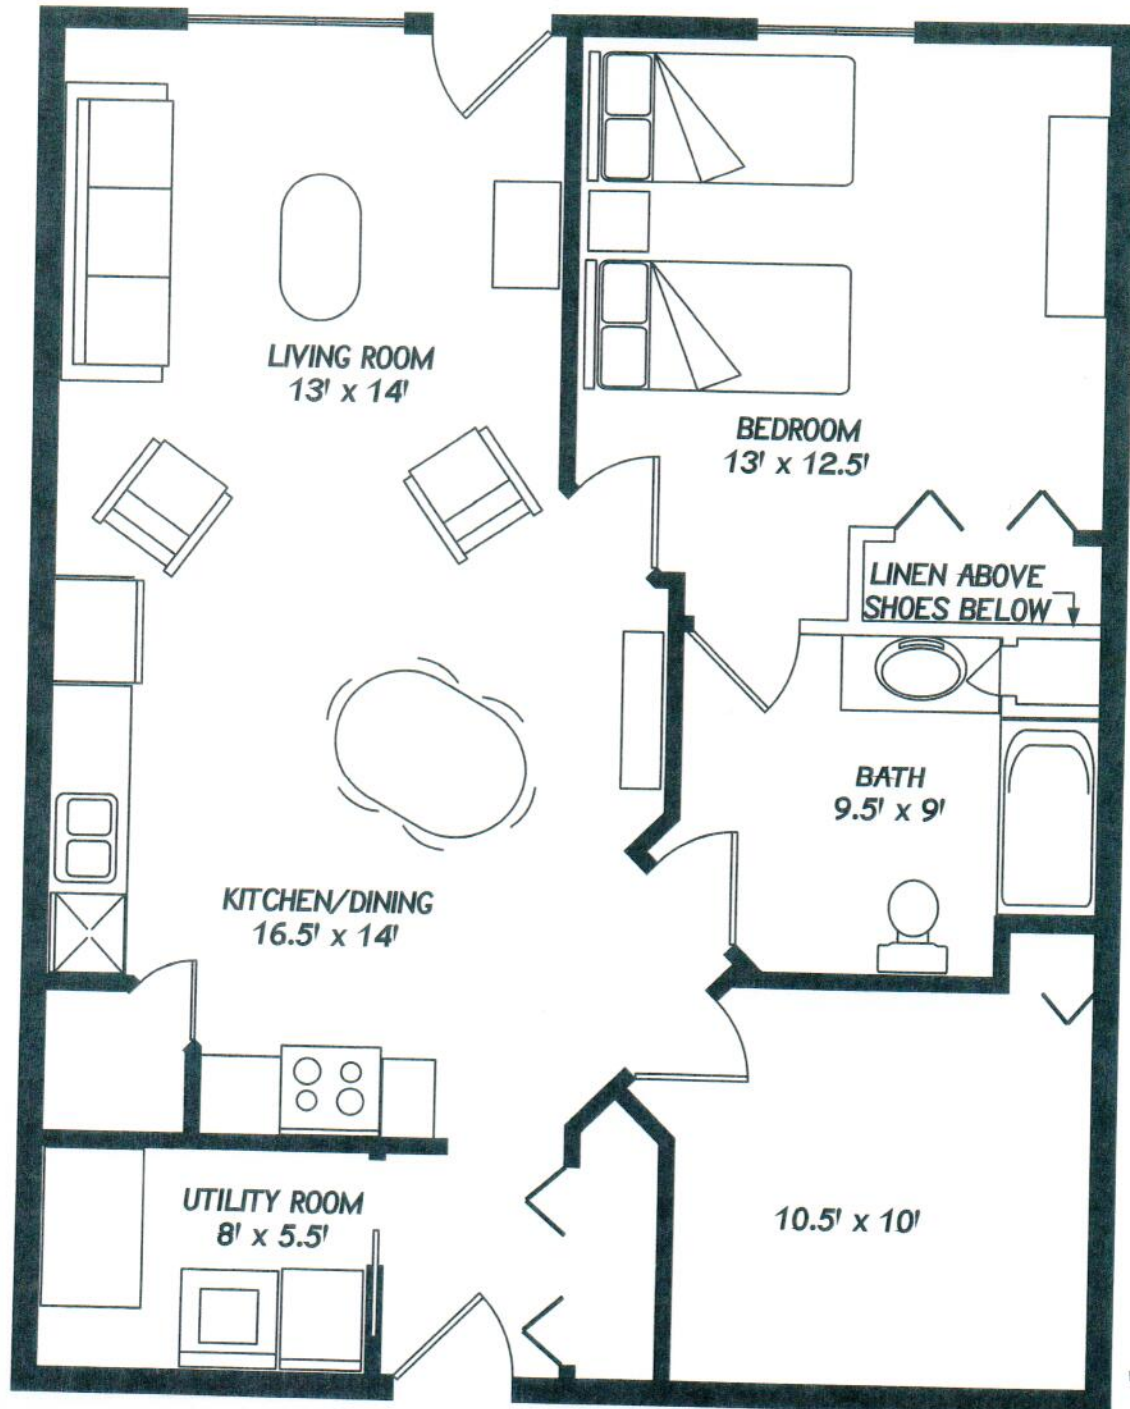

Suite Features

SUITE A2
945 sq. ft.

Designed by

GENCO
Winkler, Manitoba