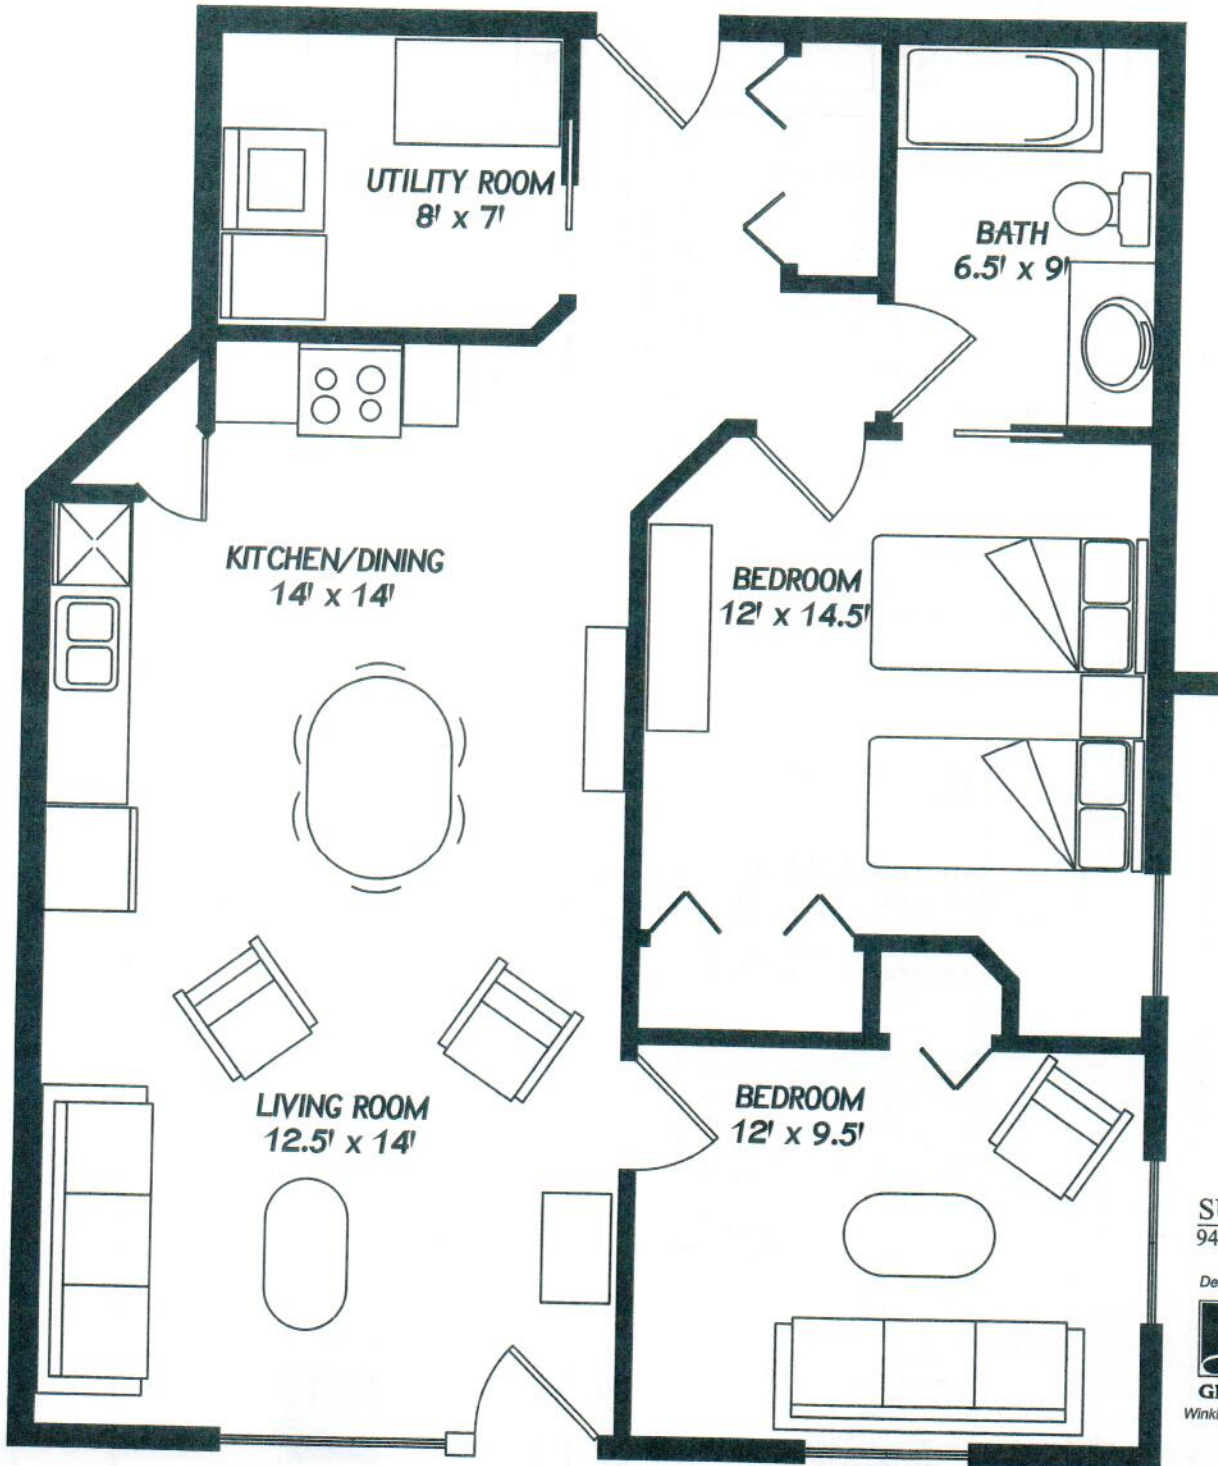

Suite Features

SUITE D
940 sq. ft.

Designed by

GENCO
Winkler, Manitoba