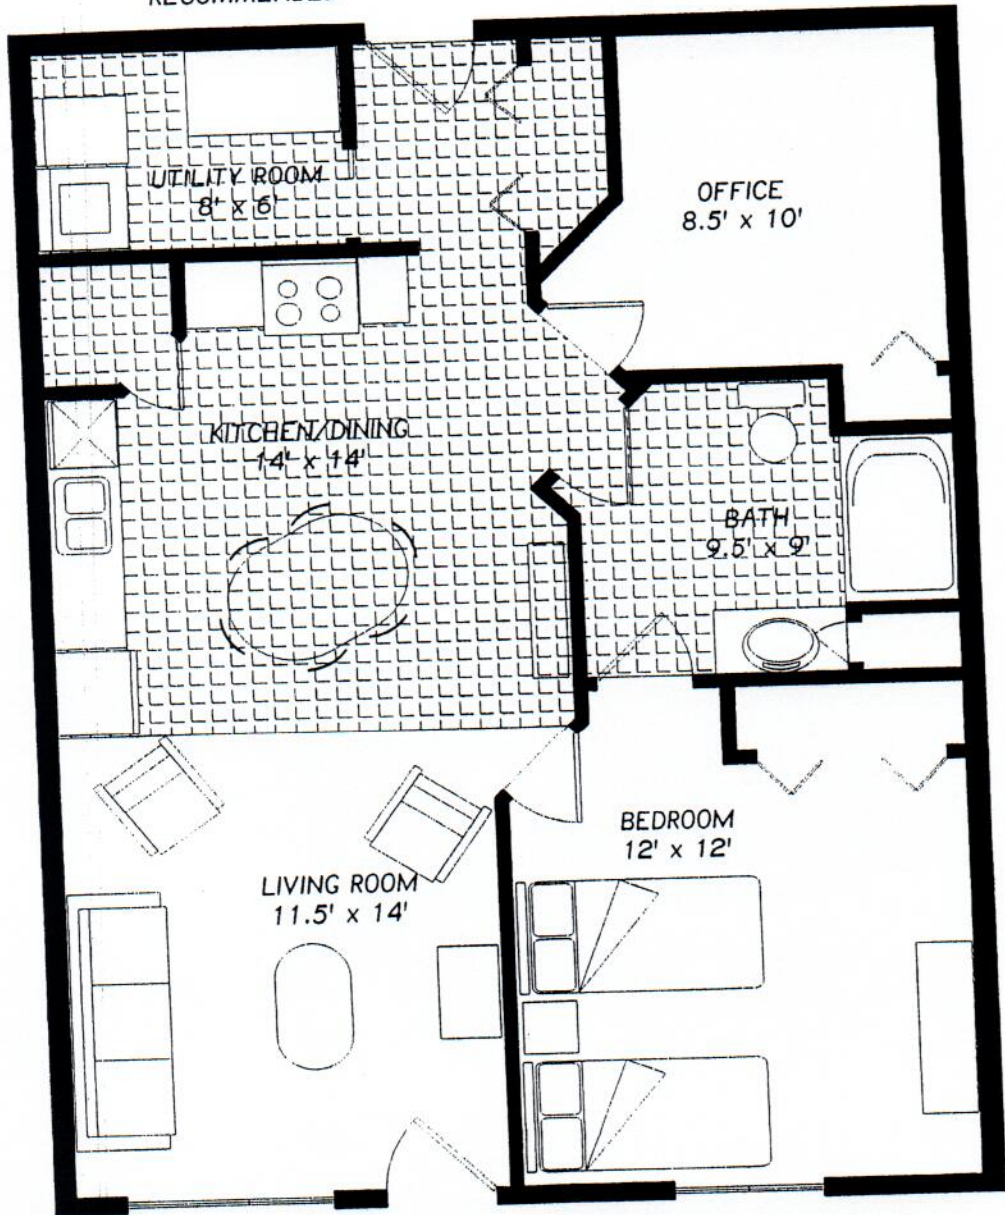

STACKING
WASHER/DRYER
RECOMMENDED

SUITE 150
875 sq. ft.
Designed by

GENCO
Winkler, Manitoba

FLOOR PLAN SHOWS APPROXIMATE ROOM SIZES ONLY
FINAL DESIGNS MAY VARY SLIGHTLY FROM THOSE SHOWN